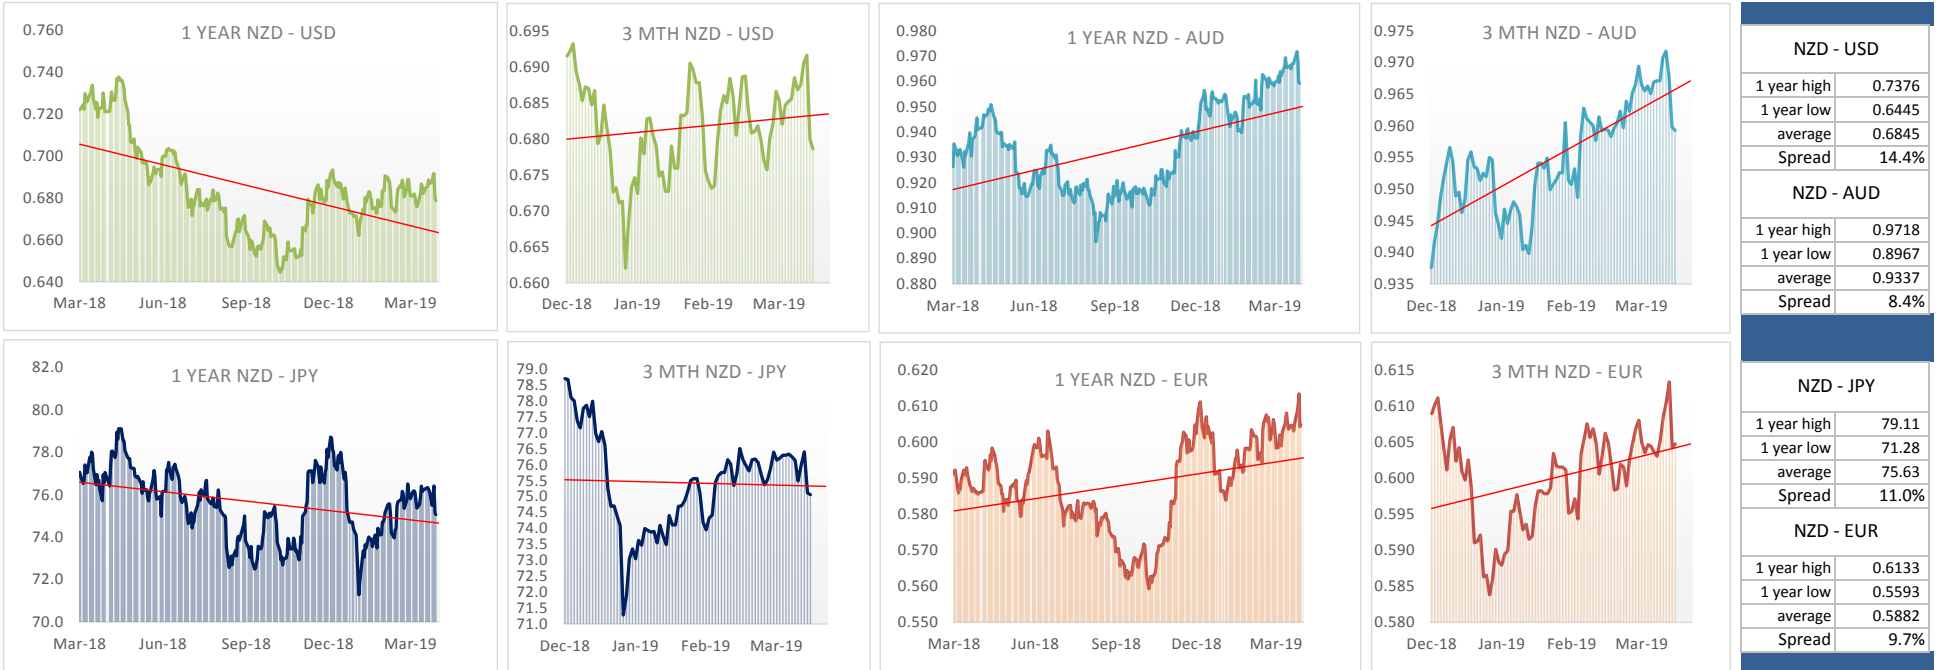

1 Year Metal Pricing - US\$

1 Year Metal Pricing - NZ\$

1 Year Foreign Exchange Rates

All information provided is indicative and issued as a guide only. Actual prices and exchange rates may vary in line with market movements.
 Metal prices are base metal as traded on LME - these prices do not include any subsequent manufacturing, shipping or warehouse on-costs associated with producing semi-finished goods.