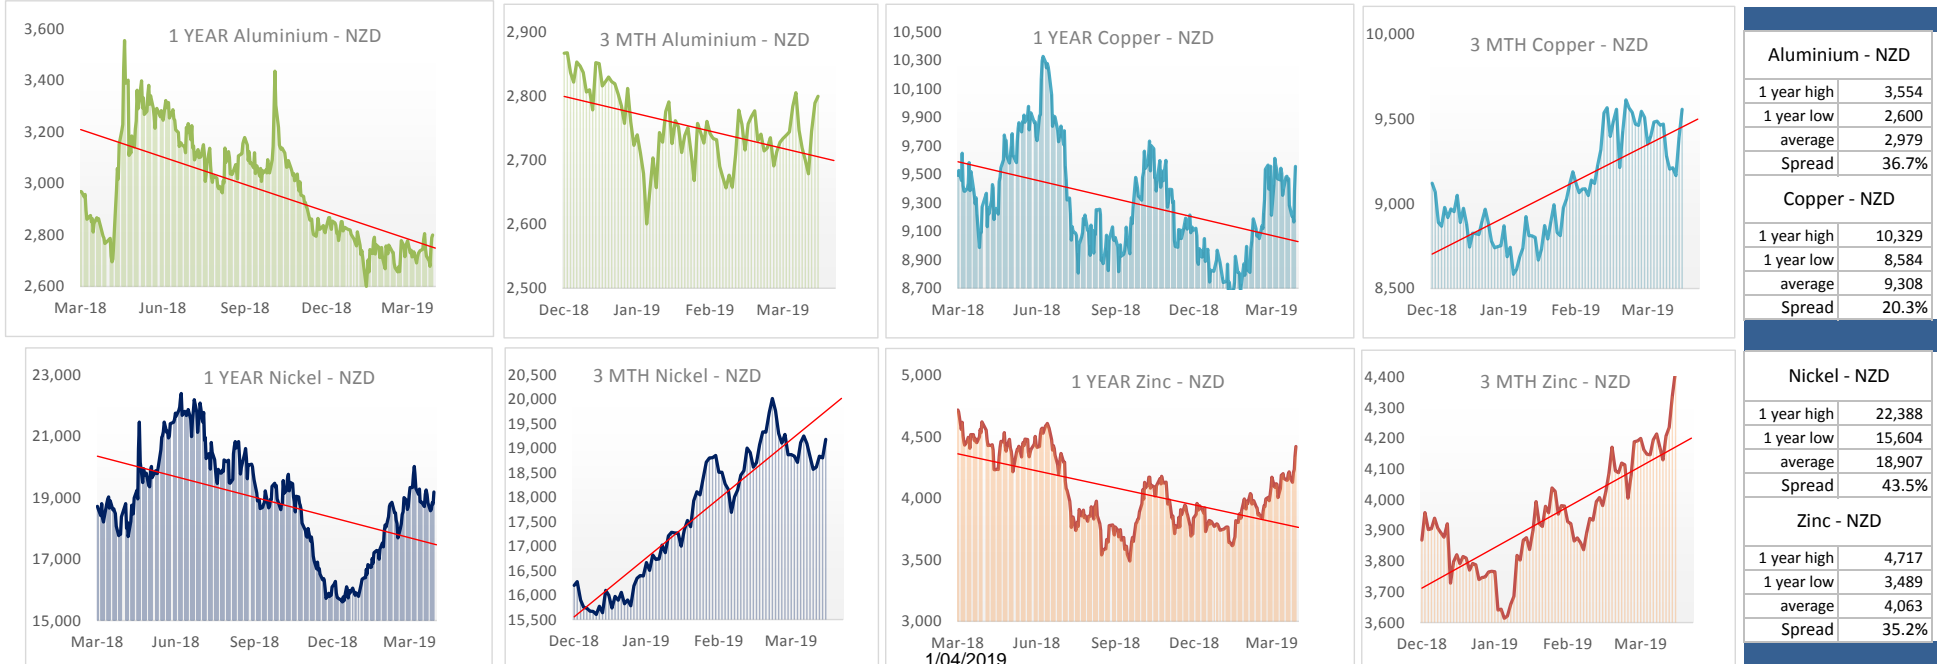

1 Year Metal Pricing - US\$

1 Year Metal Pricing - NZ\$

1 Year Foreign Exchange Rates

All information provided is indicative and issued as a guide only. Actual prices and exchange rates may vary in line with market movements.
 Metal prices are base metal as traded on LME - these prices do not include any subsequent manufacturing, shipping or warehouse on-costs associated with producing semi-finished goods.