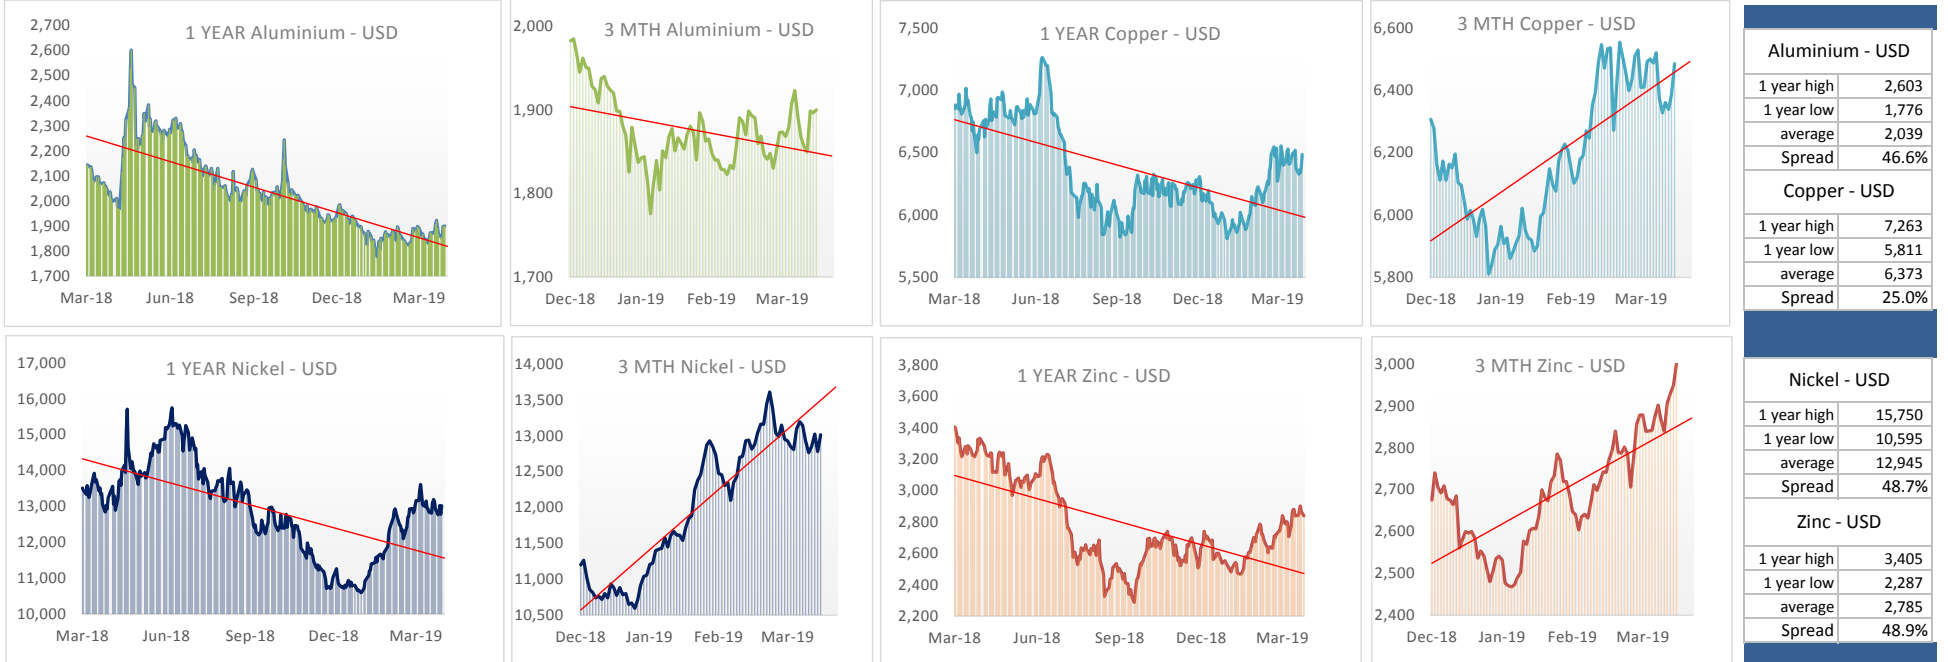

1 Year Metal Pricing - US\$

1 Year Metal Pricing - NZ\$

1 Year Foreign Exchange Rates

All information provided is indicative and issued as a guide only. Actual prices and exchange rates may vary in line with market movements.
 Metal prices are base metal as traded on LME - these prices do not include any subsequent manufacturing, shipping or warehouse on-costs associated with producing semi-finished goods.